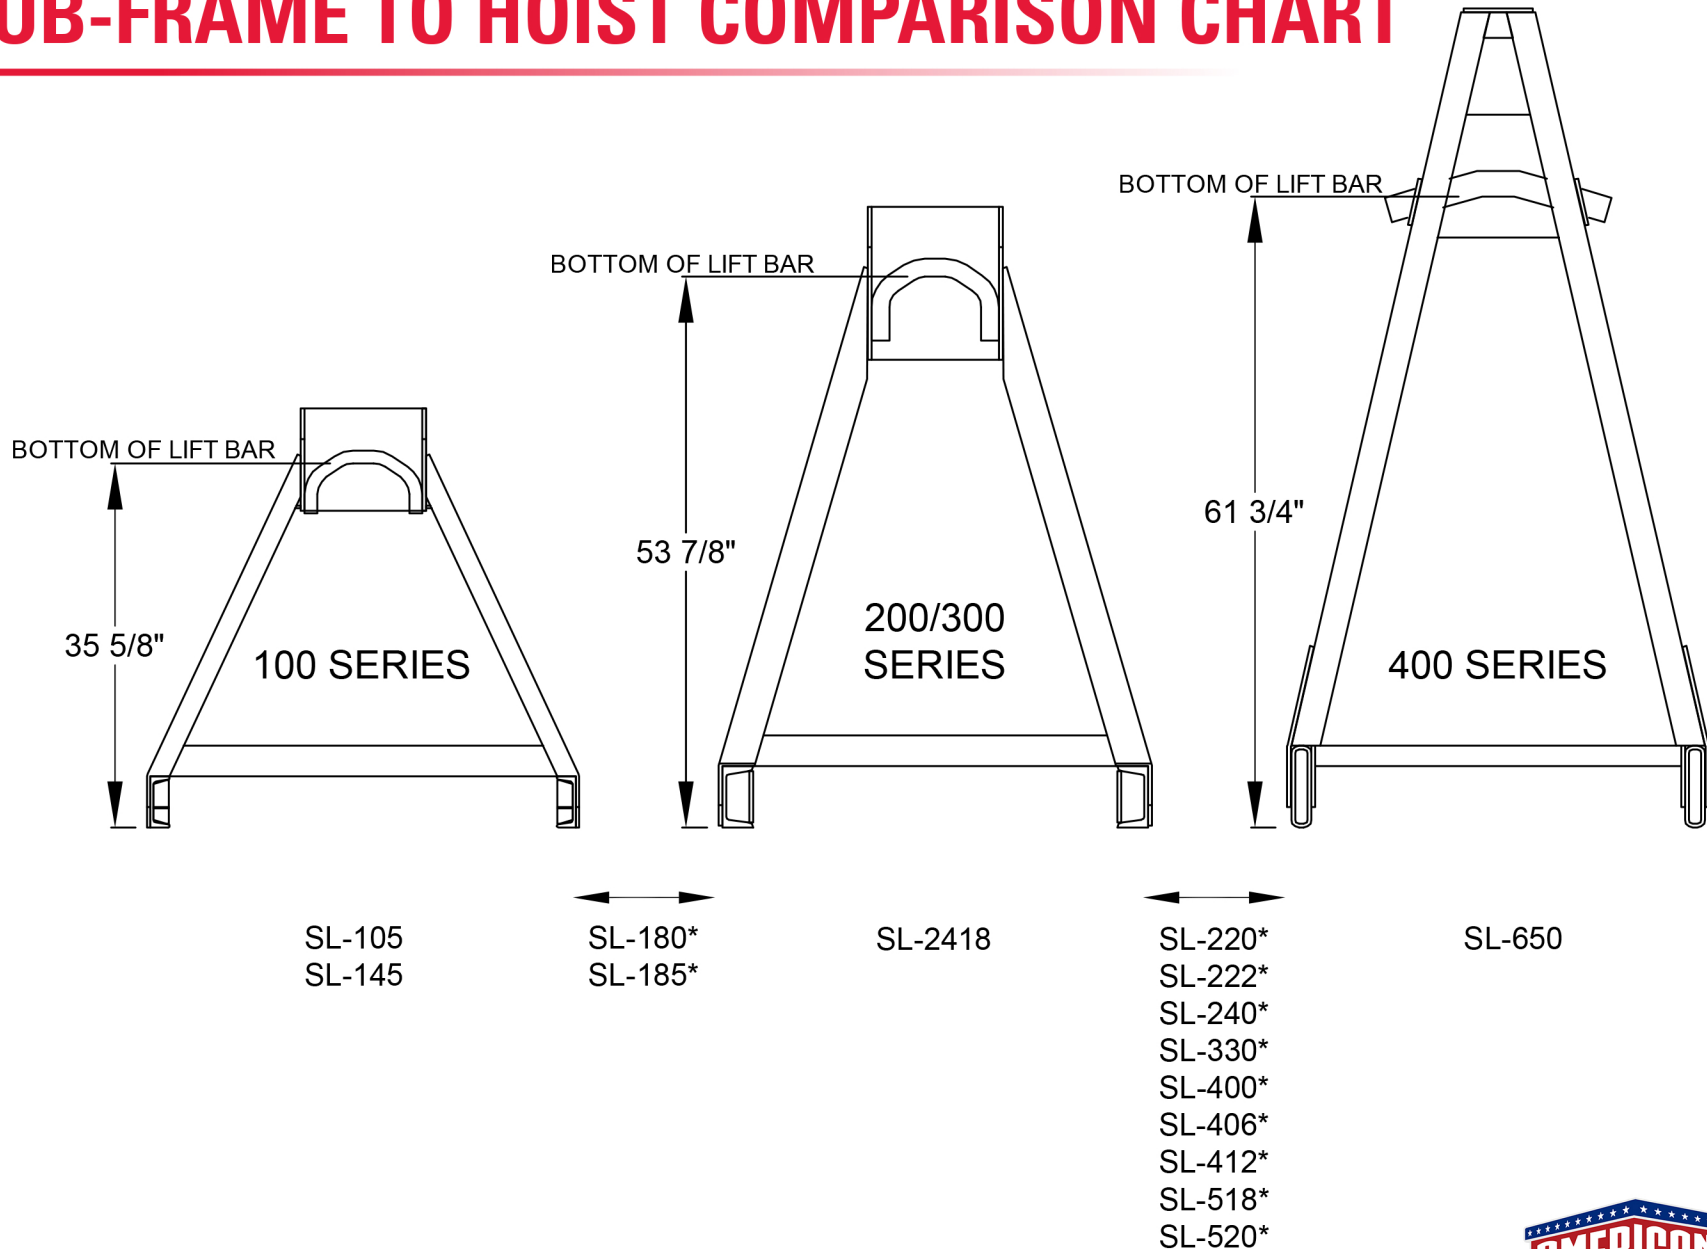

SUB-FRAME TO HOIST COMPARISON CHART

* Hooklift models with an Adjustable Dual Height Jib option.