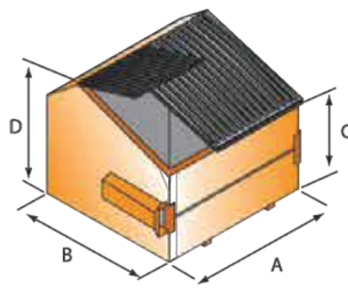

Front Load Dumpsters PRODUCT SHEET

American Made Dumpsters Front Load containers are built to last. We use first grade material and ensure our standard line of containers provides all the options that today's haulers demand. Features like a full blunderbuss, true bumpers, full length gussets, heavy gauge top rails, and industrial primer in every nook and cranny mean longer trouble free container life. Containers 4 cubic yards and smaller come in a nestable design to reduce transportation costs and minimize required storage space. We also offer custom manufacturing to meet your specific requirements.

3 YARD SLANT

4 YARD BOX

4 YARD SLANT

6 YARD BOX

6 YARD SLANT

8 YARD BOX

8 YARD SLANT

Nominal Dimensions in inches

	Width (container)	Depth (container)	Front Height	Back Height
2 Cubic Yard Box	72	38	41	41
2 Cubic Yard Slant	72	35	37	45
3 Cubic Yard Box	72	41	48	48
3 Cubic Yard Slant	72	42	46	52
4 Cubic Yard Box	72	56	50	50
4 Cubic Yard Slant	72	56	50	58
6 Cubic Yard Box	72	66	64	64
6 Cubic Yard Slant	72	68	50	68
8 Cubic Yard Box	72	75	73	73
8 Cubic Yard Slant	72	82	50	76