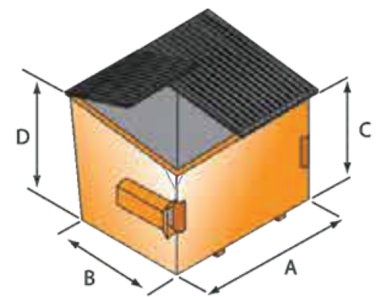

Front Load - SlantTop Containers Standard Specifications

Size/Type	2 /Slant	4 /Slant	6 /Slant	8 /Slant
Floors	10 Gauge	10 Gauge	10 Gauge	10 Gauge
Walls	12 Gauge	12 Gauge	12 Gauge	12 Gauge
Top Rails	10 Gauge Formed "G" Channel	10 Gauge Formed "G" Channel	10 Gauge Formed "G" Channel	10 Gauge Formed "G" Channel
Lift Pocket	10 Gauge	10 Gauge	10 Gauge	10 Gauge
Blunderbuss - Full	Three Sided - 7 Gauge	Three Sided - 7 Gauge	Three Sided - 7 Gauge	Three Sided - 7 Gauge
Lift Pocket Gussets	Full Length "No Step" Top & 3 Triangle Bottom	Full Length "No Step" Top & 3 Triangle Bottom	Full Length "No Step" Top & 3 Triangle Bottom	Full Length "No Step" Top & 3 Triangle Bottom
Lids Ears	7 Gauge	7 Gauge	7 Gauge	7 Gauge
Bumper	7 Gauge "V" rib	7 Gauge "V" rib	7 Gauge "V" rib	7 Gauge "V" rib
Floor Support / Channel	2 Full Length Formed Channels - 3" High - Capped	2 Full Length Formed Channels - 3" High - Capped	2 Full Length Formed Channels - 3" High - Capped	2 Full Length Formed Channels - 3" High - Capped
Plastic Lids	Reinforced Lids	Reinforced Lids	Reinforced Lids	Reinforced Lids
Drain Plugs	1 1/2" Diameter Plastic	1 1/2" Diameter Plastic	1 1/2" Diameter Plastic	1 1/2" Diameter Plastic
Catchment Rounded Dimensions L x W x H	72"x 38"x 41"	72"x 56"x 58 "	72"x 71"x 68"	72"x 82"x 76"
Nominal Weight	500#	765#	955#	1160#
Truck Load Quantities 48' Flat Bed / Drop Deck	48/53	20/25	12	7

2 YARD BOX

2 YARD SLANT

3 YARD BOX

Standard sizes and colors shown. Custom specifications and sizing available upon request.

866-917-9017 | john@americanmadedumpsters.com | americanmadedumpsters.com

Front Load Dumpsters PRODUCT SHEET

3 YARD SLANT

4 YARD BOX

4 YARD SLANT

6 YARD BOX

6 YARD SLANT

8 YARD BOX

8 YARD SLANT

Nominal Dimensions in inches