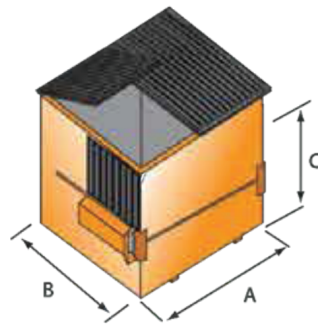

Front Load - SlantTop Containers Standard Specifications

Size/Type	2 /Slant	4 /Slant	6 /Slant	8 /Slant
Floors	10 Gauge	10 Gauge	10 Gauge	10 Gauge
Walls	12 Gauge	12 Gauge	12 Gauge	12 Gauge
Top Rails	10 Gauge Formed "G" Channel	10 Gauge Formed "G" Channel	10 Gauge Formed "G" Channel	10 Gauge Formed "G" Channel
Lift Pocket	10 Gauge	10 Gauge	10 Gauge	10 Gauge
Blunderbuss - Full	Three Sided - 7 Gauge	Three Sided - 7 Gauge	Three Sided - 7 Gauge	Three Sided - 7 Gauge
Lift Pocket Gussets	Full Length "No Step" Top & 3 Triangle Bottom	Full Length "No Step" Top & 3 Triangle Bottom	Full Length "No Step" Top & 3 Triangle Bottom	Full Length "No Step" Top & 3 Triangle Bottom
Lids Ears	7 Gauge	7 Gauge	7 Gauge	7 Gauge
Bumper	7 Gauge "V" rib	7 Gauge "V" rib	7 Gauge "V" rib	7 Gauge "V" rib
Floor Support / Channel	2 Full Length Formed Channels - 3" High - Capped	2 Full Length Formed Channels - 3" High - Capped	2 Full Length Formed Channels - 3" High - Capped	2 Full Length Formed Channels - 3" High - Capped
Plastic Lids	Reinforced Lids	Reinforced Lids	Reinforced Lids	Reinforced Lids
Drain Plugs	1 1/2" Diameter Plastic	1 1/2" Diameter Plastic	1 1/2" Diameter Plastic	1 1/2" Diameter Plastic
Catchment Rounded Dimensions L x W x H	72"x 38"x 41"	72"x 56"x 58 "	72"x 71"x 68"	72"x 82"x 76"
Nominal Weight	500#	765#	955#	1160#
Truck Load Quantities 48' Flat Bed / Drop Deck	48/53	20/25	12	7

2 YARD BOX

2 YARD SLANT

3 YARD BOX

Standard sizes and colors shown. Custom specifications and sizing available upon request.

866-917-9017 | john@americanmadedumpsters.com | americanmadedumpsters.com

Front Load Dumpsters PRODUCT SHEET

3 YARD SLANT

4 YARD BOX

4 YARD SLANT

6 YARD BOX

6 YARD SLANT

8 YARD BOX

8 YARD SLANT

Nominal Dimensions in inches