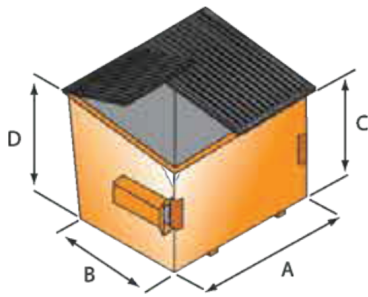

Front Load - SlantTop Containers Standard Specifications

Size/Type	2 /Slant	4 /Slant	6 /Slant	8 /Slant
Floors	10 Gauge	10 Gauge	10 Gauge	10 Gauge
Walls	12 Gauge	12 Gauge	12 Gauge	12 Gauge
Top Rails	10 Gauge Formed "G" Channel	10 Gauge Formed "G" Channel	10 Gauge Formed "G" Channel	10 Gauge Formed "G" Channel
Lift Pocket	10 Gauge	10 Gauge	10 Gauge	10 Gauge
Blunderbuss - Full	Three Sided - 7 Gauge	Three Sided - 7 Gauge	Three Sided - 7 Gauge	Three Sided - 7 Gauge
Lift Pocket Gussets	Full Length "No Step" Top & 3 Triangle Bottom	Full Length "No Step" Top & 3 Triangle Bottom	Full Length "No Step" Top & 3 Triangle Bottom	Full Length "No Step" Top & 3 Triangle Bottom
Lids Ears	7 Gauge	7 Gauge	7 Gauge	7 Gauge
Bumper	7 Gauge "V" rib	7 Gauge "V" rib	7 Gauge "V" rib	7 Gauge "V" rib
Floor Support / Channel	2 Full Length Formed Channels - 3" High - Capped	2 Full Length Formed Channels - 3" High - Capped	2 Full Length Formed Channels - 3" High - Capped	2 Full Length Formed Channels - 3" High - Capped
Plastic Lids	Reinforced Lids	Reinforced Lids	Reinforced Lids	Reinforced Lids
Drain Plugs	1 1/2" Diameter Plastic	1 1/2" Diameter Plastic	1 1/2" Diameter Plastic	1 1/2" Diameter Plastic
Catchment Rounded Dimensions L x W x H	72"x 38"x 41"	72"x 56"x 58 "	72"x 71"x 68"	72"x 82"x 76"
Nominal Weight	500#	765#	955#	1160#
Truck Load Quantities 48' Flat Bed / Drop Deck	48/53	20/25	12	7

2 YARD BOX

2 YARD SLANT

3 YARD BOX

Standard sizes and colors shown. Custom specifications and sizing available upon request.

866-917-9017 | john@americanmadedumpsters.com | americanmadedumpsters.com

Front Load Dumpsters PRODUCT SHEET

3 YARD SLANT

4 YARD BOX

4 YARD SLANT

6 YARD BOX

6 YARD SLANT

8 YARD BOX

8 YARD SLANT

Nominal Dimensions in inches