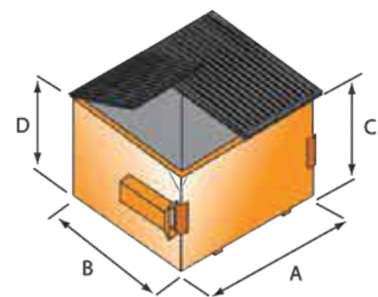

3 YARD BOX

Standard sizes and colors shown. Custom specifications and sizing available upon request.

866-917-9017 | john@americanmadedumpsters.com | americanmadedumpsters.com