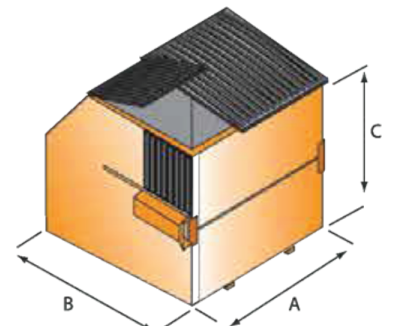

Front Load Dumpsters PRODUCT SHEET

American Made Dumpsters Front Load containers are built to last. We use first grade material and ensure our standard line of containers provides all the options that today's haulers demand. Features like a full blunderbuss, true bumpers, full length gussets, heavy gauge top rails, and industrial primer in every nook and cranny mean longer trouble free container life. Containers 4 cubic yards and smaller come in a nestable design to reduce transportation costs and minimize required storage space. We also offer custom manufacturing to meet your specific requirements.

3 YARD SLANT

4 YARD BOX

4 YARD SLANT

6 YARD BOX

6 YARD SLANT

8 YARD BOX

8 YARD SLANT

Nominal Dimensions in inches

	Width (container)	Depth (container)	Front Height	Back Height
2 Cubic Yard Box	72	38	41	41
2 Cubic Yard Slant	72	35	37	45
3 Cubic Yard Box	72	41	48	48
3 Cubic Yard Slant	72	42	46	52
4 Cubic Yard Box	72	56	50	50
4 Cubic Yard Slant	72	56	50	58
6 Cubic Yard Box	72	66	64	64
6 Cubic Yard Slant	72	68	50	68
8 Cubic Yard Box	72	75	73	73
8 Cubic Yard Slant	72	82	50	76