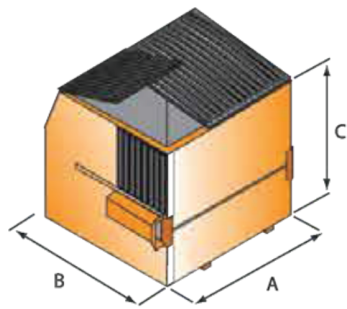

Front Load - SlantTop Containers Standard Specifications

Size/Type	2 /Slant	4 /Slant	6 /Slant	8 /Slant
Floors	10 Gauge	10 Gauge	10 Gauge	10 Gauge
Walls	12 Gauge	12 Gauge	12 Gauge	12 Gauge
Top Rails	10 Gauge Formed "G" Channel	10 Gauge Formed "G" Channel	10 Gauge Formed "G" Channel	10 Gauge Formed "G" Channel
Lift Pocket	10 Gauge	10 Gauge	10 Gauge	10 Gauge
Blunderbuss - Full	Three Sided - 7 Gauge	Three Sided - 7 Gauge	Three Sided - 7 Gauge	Three Sided - 7 Gauge
Lift Pocket Gussets	Full Length "No Step" Top & 3 Triangle Bottom	Full Length "No Step" Top & 3 Triangle Bottom	Full Length "No Step" Top & 3 Triangle Bottom	Full Length "No Step" Top & 3 Triangle Bottom
Lids Ears	7 Gauge	7 Gauge	7 Gauge	7 Gauge
Bumper	7 Gauge "V" rib	7 Gauge "V" rib	7 Gauge "V" rib	7 Gauge "V" rib
Floor Support / Channel	2 Full Length Formed Channels - 3" High - Capped	2 Full Length Formed Channels - 3" High - Capped	2 Full Length Formed Channels - 3" High - Capped	2 Full Length Formed Channels - 3" High - Capped
Plastic Lids	Reinforced Lids	Reinforced Lids	Reinforced Lids	Reinforced Lids
Drain Plugs	1 1/2" Diameter Plastic	1 1/2" Diameter Plastic	1 1/2" Diameter Plastic	1 1/2" Diameter Plastic
Catchment Rounded Dimensions L x W x H	72"x 38"x 41"	72"x 56"x 58 "	72"x 71"x 68"	72"x 82"x 76"
Nominal Weight	500#	765#	955#	1160#
Truck Load Quantities 48' Flat Bed / Drop Deck	48/53	20/25	12	7

3 YARD SLANT

4 YARD BOX

4 YARD SLANT

6 YARD BOX

6 YARD SLANT

8 YARD BOX

8 YARD SLANT

Nominal Dimensions in inches