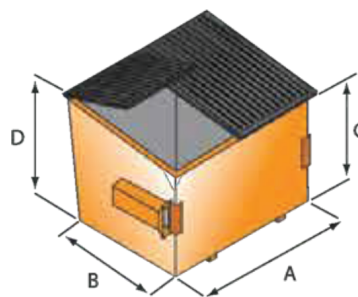

2 YARD SLANT