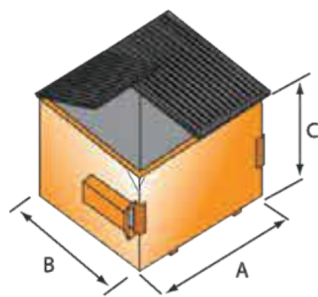

Front Load Dumpsters PRODUCT SHEET

American Made Dumpsters Front Load containers are built to last. We use first grade material and ensure our standard line of containers provides all the options that today's haulers demand. Features like a full blunderbuss, true bumpers, full length gussets, heavy gauge top rails, and industrial primer in every nook and cranny mean longer trouble free container life. Containers 4 cubic yards and smaller come in a nestable design to reduce transportation costs and minimize required storage space. We also offer custom manufacturing to meet your specific requirements.

Front Load - SlantTop Containers Standard Specifications

Size/Type	2 /Slant	4 /Slant	6 /Slant	8 /Slant
Floors	10 Gauge	10 Gauge	10 Gauge	10 Gauge
Walls	12 Gauge	12 Gauge	12 Gauge	12 Gauge
Top Rails	10 Gauge Formed "G" Channel	10 Gauge Formed "G" Channel	10 Gauge Formed "G" Channel	10 Gauge Formed "G" Channel
Lift Pocket	10 Gauge	10 Gauge	10 Gauge	10 Gauge
Blunderbuss - Full	Three Sided - 7 Gauge	Three Sided - 7 Gauge	Three Sided - 7 Gauge	Three Sided - 7 Gauge
Lift Pocket Gussets	Full Length "No Step" Top & 3 Triangle Bottom	Full Length "No Step" Top & 3 Triangle Bottom	Full Length "No Step" Top & 3 Triangle Bottom	Full Length "No Step" Top & 3 Triangle Bottom
Lids Ears	7 Gauge	7 Gauge	7 Gauge	7 Gauge
Bumper	7 Gauge "V" rib	7 Gauge "V" rib	7 Gauge "V" rib	7 Gauge "V" rib
Floor Support / Channel	2 Full Length Formed Channels - 3" High - Capped	2 Full Length Formed Channels - 3" High - Capped	2 Full Length Formed Channels - 3" High - Capped	2 Full Length Formed Channels - 3" High - Capped
Plastic Lids	Reinforced Lids	Reinforced Lids	Reinforced Lids	Reinforced Lids
Drain Plugs	1 1/2" Diameter Plastic	1 1/2" Diameter Plastic	1 1/2" Diameter Plastic	1 1/2" Diameter Plastic
Catchment Rounded Dimensions L x W x H	72"x 38"x 41"	72"x 56"x 58 "	72"x 71"x 68"	72"x 82"x 76"
Nominal Weight	500#	765#	955#	1160#
Truck Load Quantities 48' Flat Bed / Drop Deck	48/53	20/25	12	7