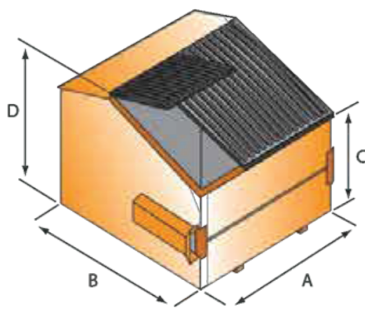

Front Load Dumpsters PRODUCT SHEET

American Made Dumpsters Front Load containers are built to last. We use first grade material and ensure our standard line of containers provides all the options that today's haulers demand. Features like a full blunderbuss, true bumpers, full length gussets, heavy gauge top rails, and industrial primer in every nook and cranny mean longer trouble free container life. Containers 4 cubic yards and smaller come in a nestable design to reduce transportation costs and minimize required storage space. We also offer custom manufacturing to meet your specific requirements.

3 YARD SLANT

4 YARD BOX

4 YARD SLANT

6 YARD BOX

6 YARD SLANT

8 YARD BOX

8 YARD SLANT

Nominal Dimensions in inches

	Width (container)	Depth (container)	Front Height	Back Height
2 Cubic Yard Box	72	38	41	41
2 Cubic Yard Slant	72	35	37	45
3 Cubic Yard Box	72	41	48	48
3 Cubic Yard Slant	72	42	46	52
4 Cubic Yard Box	72	56	50	50
4 Cubic Yard Slant	72	56	50	58
6 Cubic Yard Box	72	66	64	64
6 Cubic Yard Slant	72	68	50	68
8 Cubic Yard Box	72	75	73	73
8 Cubic Yard Slant	72	82	50	76